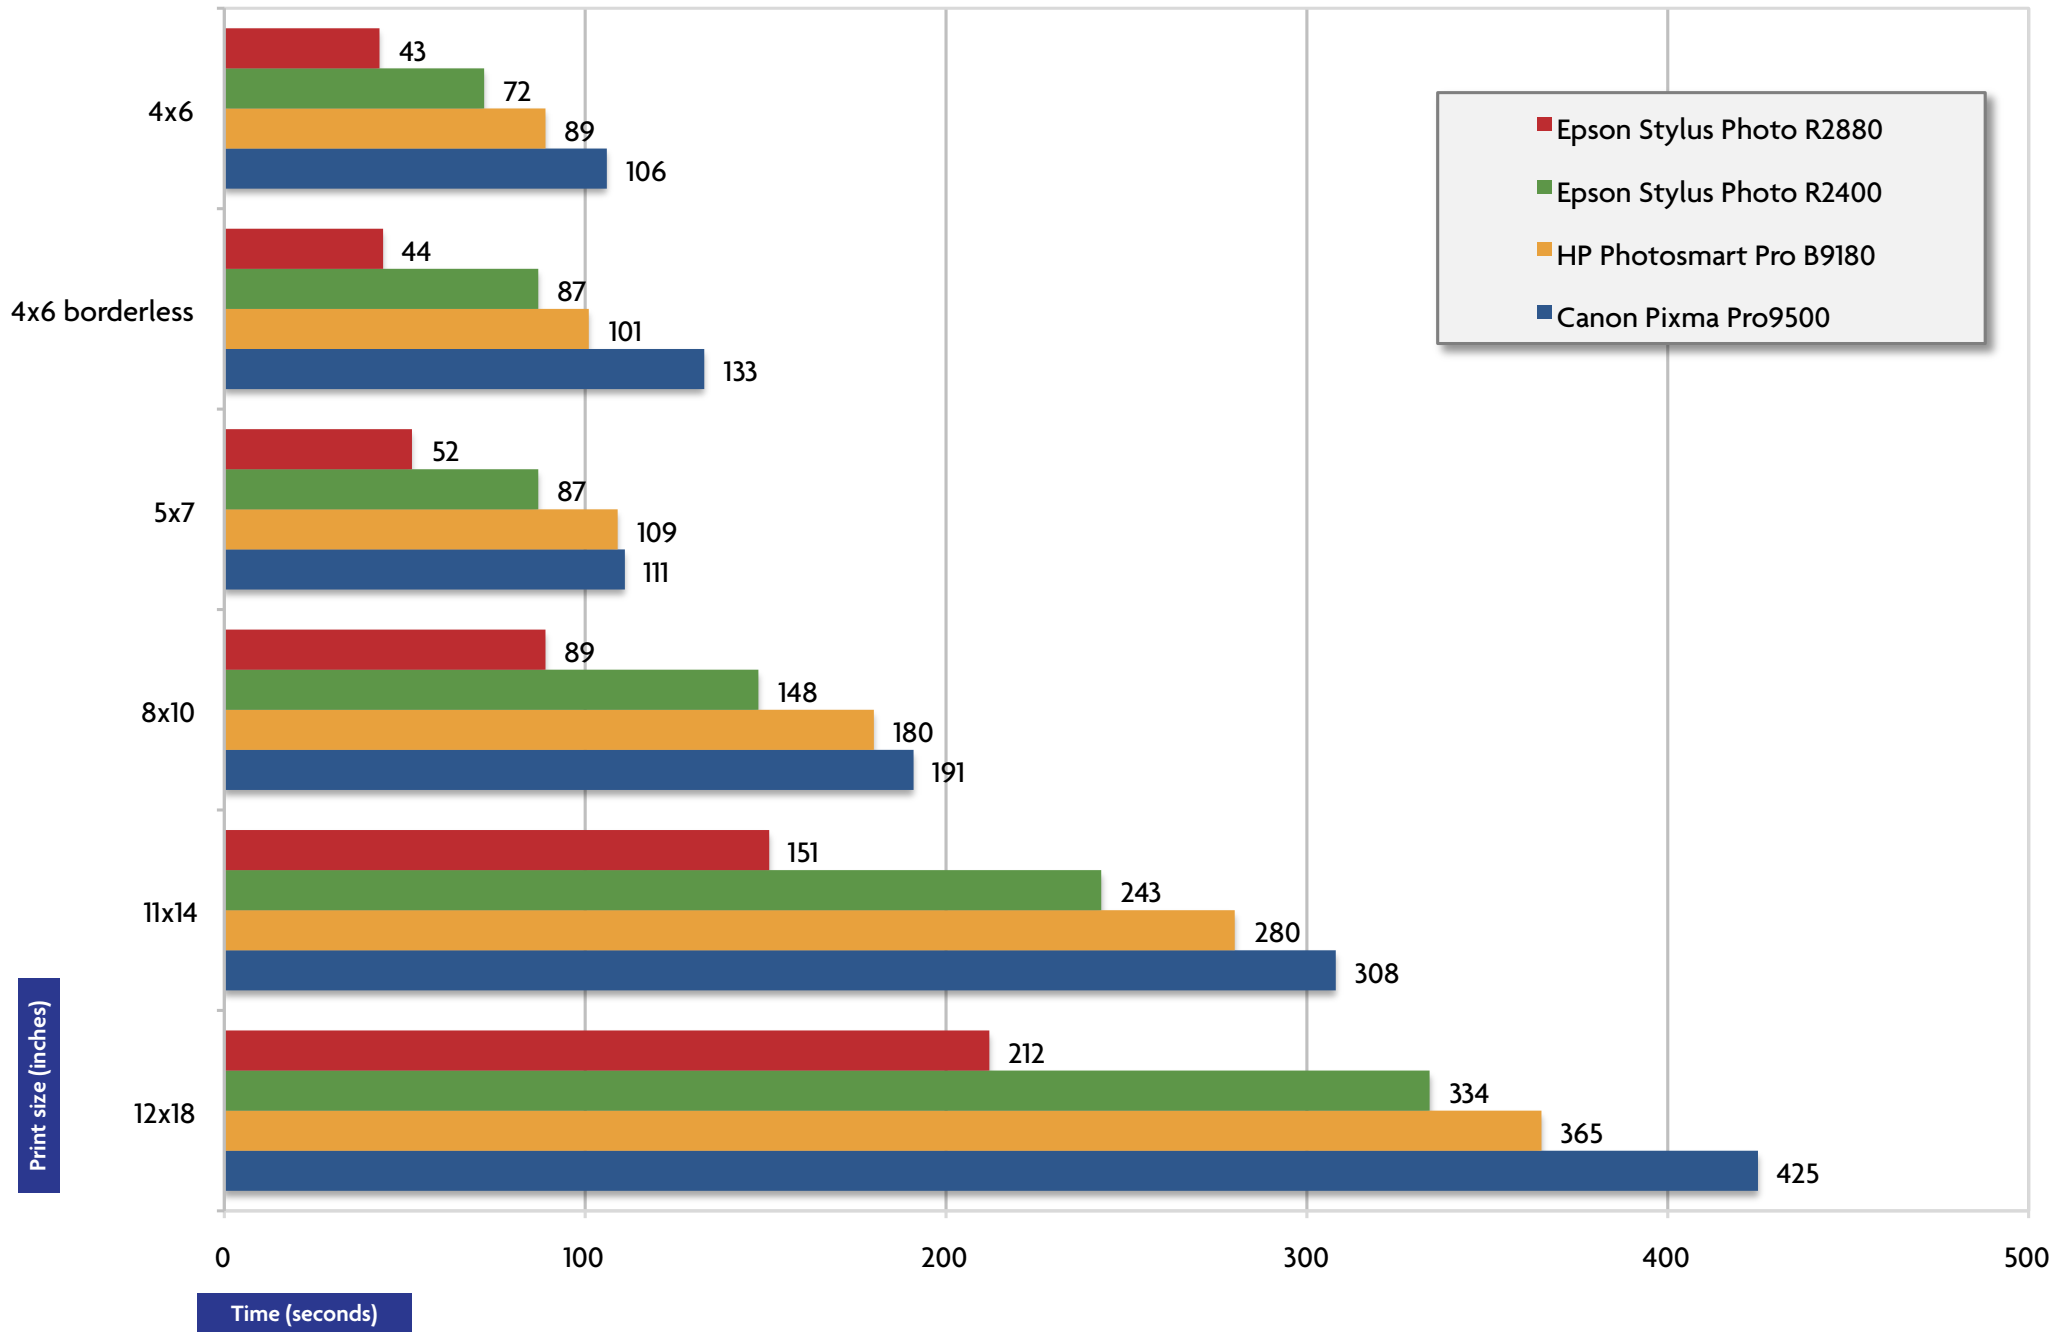

# Photo printer speed tests: Default photo quality

Printerville speed tests using test documents printed from Adobe Photoshop CS3 at the selected printer's default print quality setting. Each test measures the time taken to print, from the moment the printer grabs the sheet until the sheet is ejected from the device. All tests are performed five times and the results averaged.

Tests run on a Mac Pro with 4GB of RAM, Mac OS X 10.5. Copyright ©2008 Printerville.net. All rights reserved.