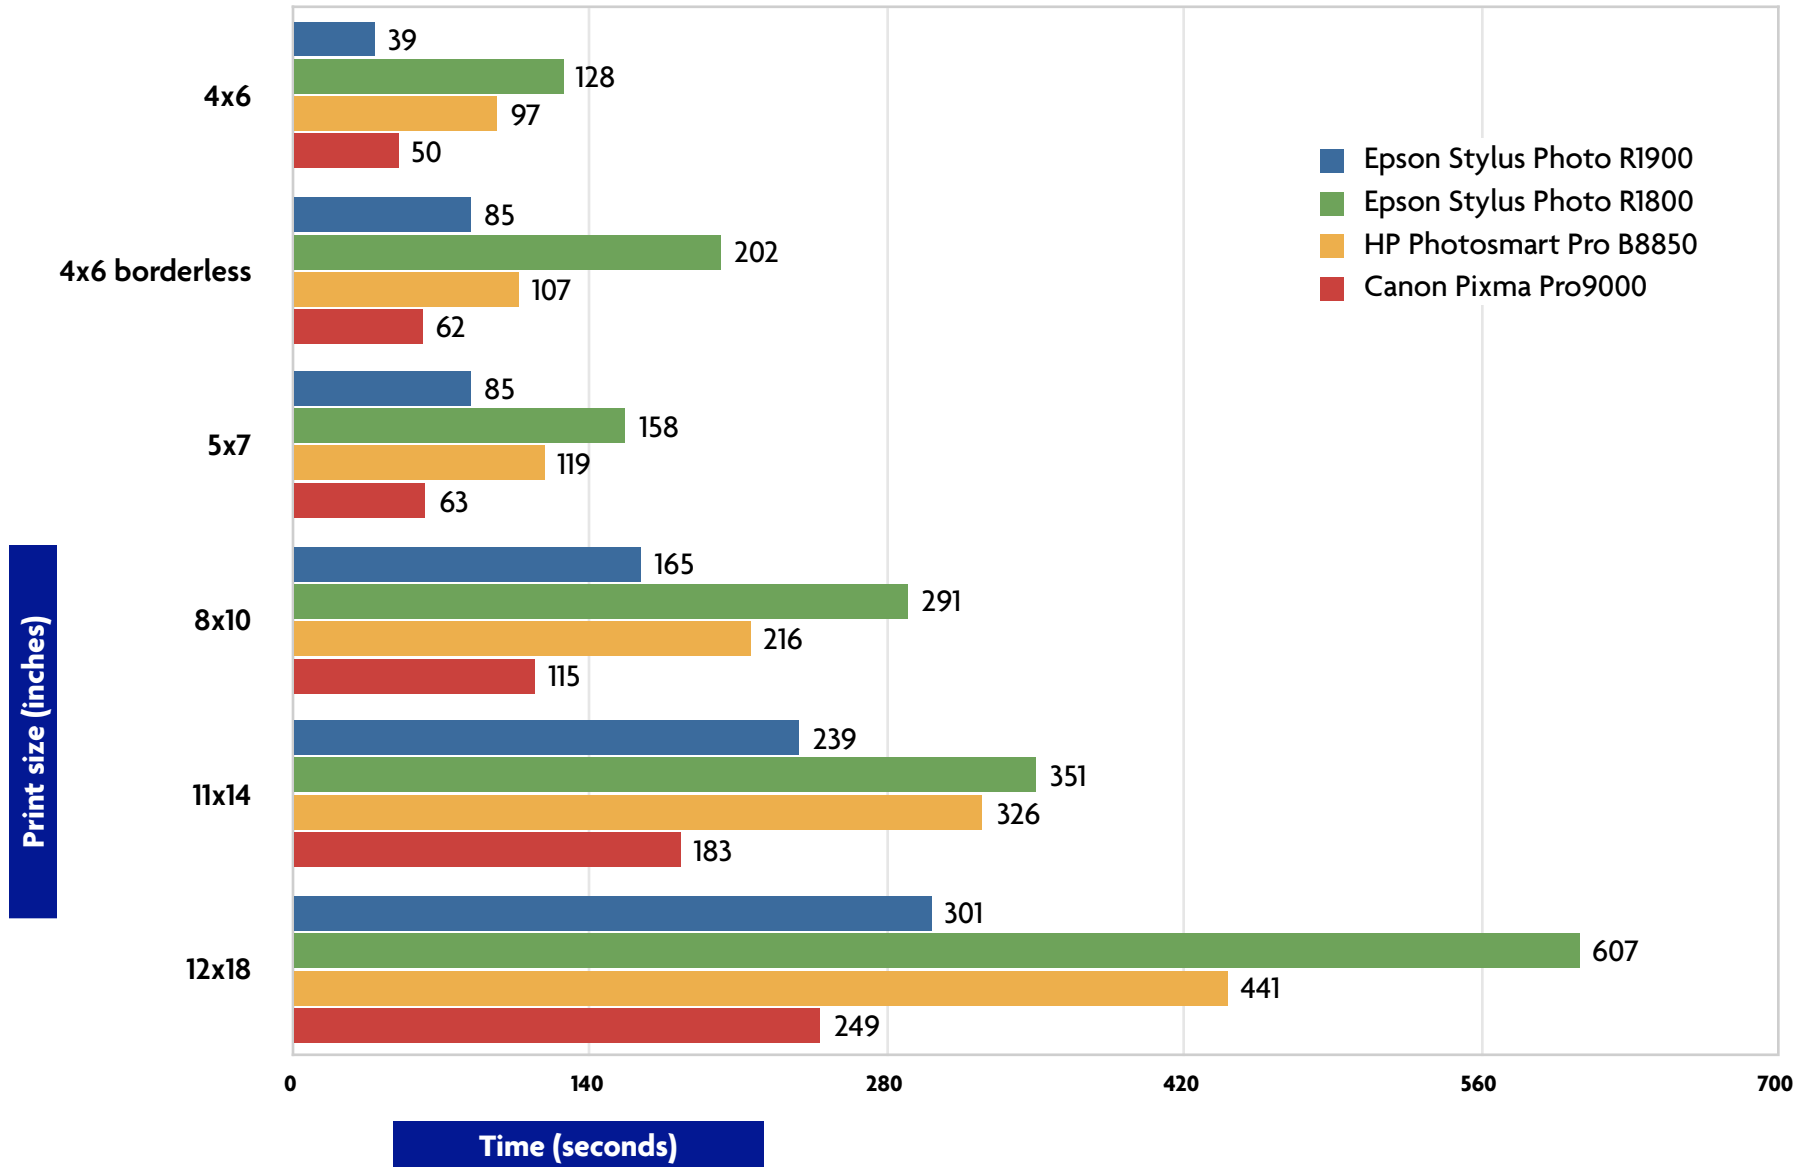

Photo printer speed tests: Best photo quality

Printerville speed tests using test documents printed from Adobe Photoshop CS3 at the selected printer's maximum print quality setting. Each test measures the time taken to print, from the moment the printer grabs the sheet until the sheet is ejected from the device. All tests are performed five times and the results averaged. Tests run on a MacBook Pro with 2GB of RAM, Mac OS X 10.5. Copyright ©2008 Printerville.net. All rights reserved.

(v2: updated 04/20/2008 with times from final Photosmart Pro B8850 driver)