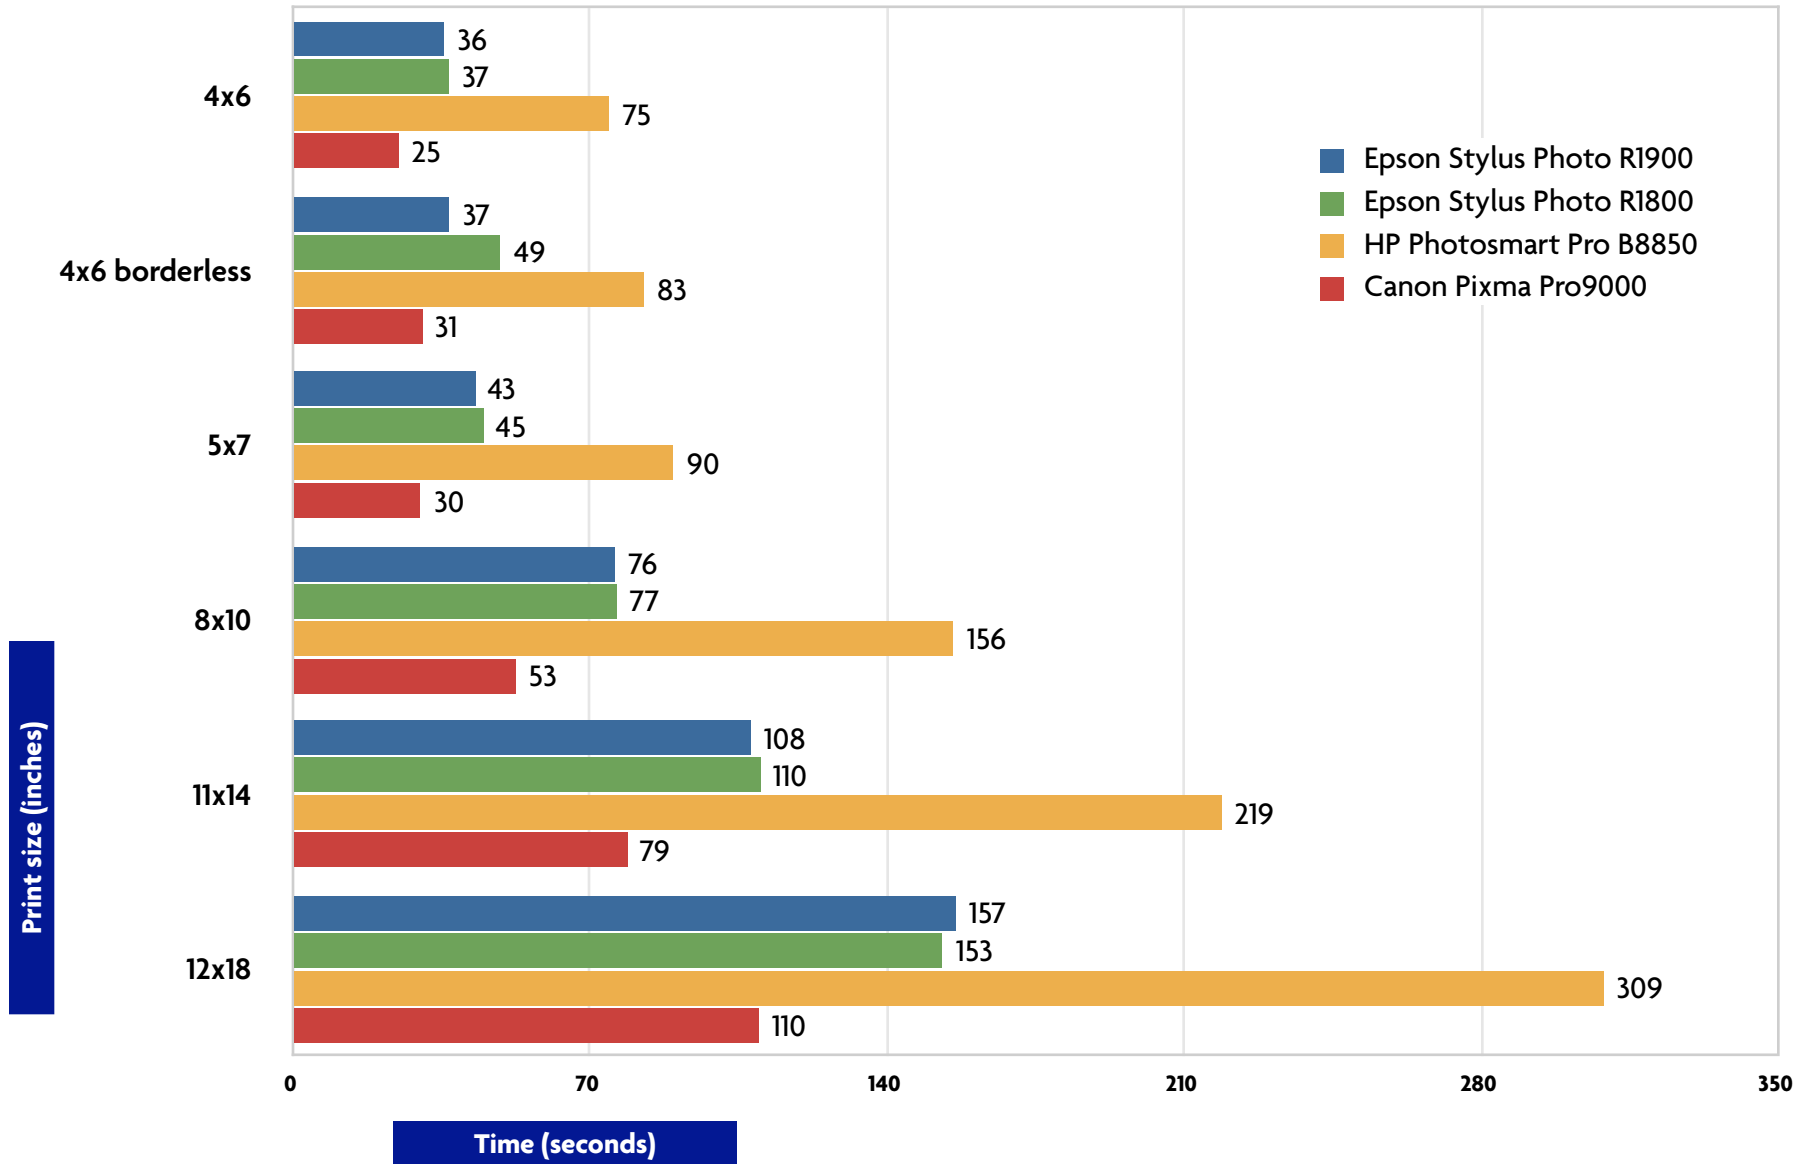

# Photo printer speed tests: Default photo quality

Printerville speed tests using test documents printed from Adobe Photoshop CS3 at the selected printer's default photo quality setting. Each test measures the time taken to print, from the moment the printer grabs the sheet until the sheet is ejected from the device. All tests are performed five times and the results averaged. Tests run on a MacBook Pro with 2GB of RAM, Mac OS X 10.5. Copyright ©2008 Printerville.net. All rights reserved.

(v2: updated 04/20/2008 with times from final Photosmart Pro B8850 driver)