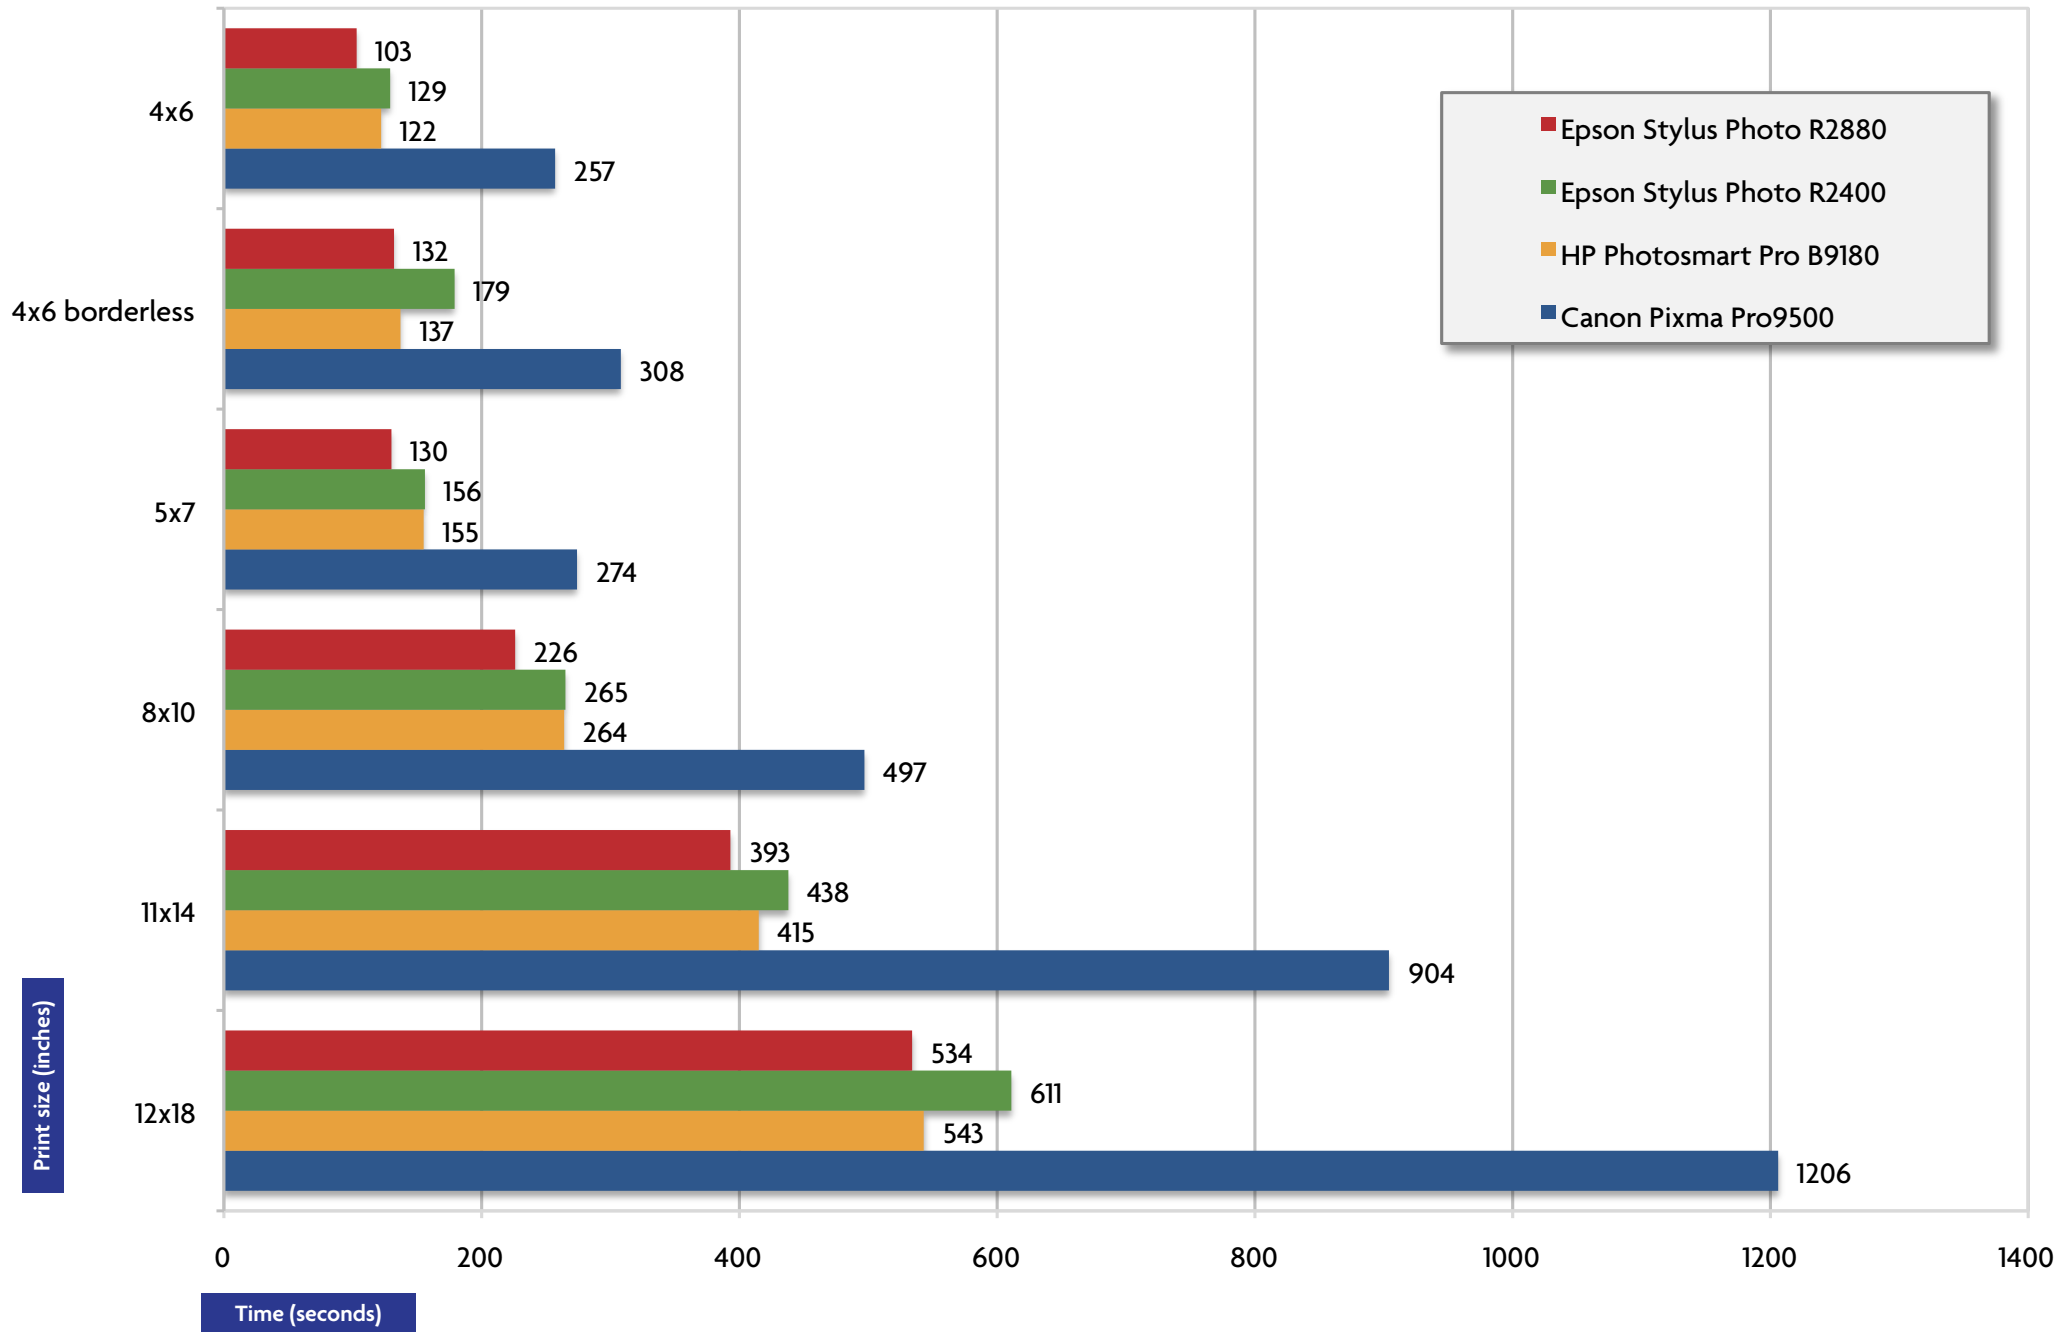

Photo printer speed tests: Maximum photo quality

Printerville speed tests using test documents printed from Adobe Photoshop CS3 at the selected printer's maximum print quality setting. Each test measures the time taken to print, from the moment the printer grabs the sheet until the sheet is ejected from the device. All tests are performed five times and the results averaged.

Tests run on a Mac Pro with 4GB of RAM, Mac OS X 10.5. Copyright ©2008 Printerville.net. All rights reserved.