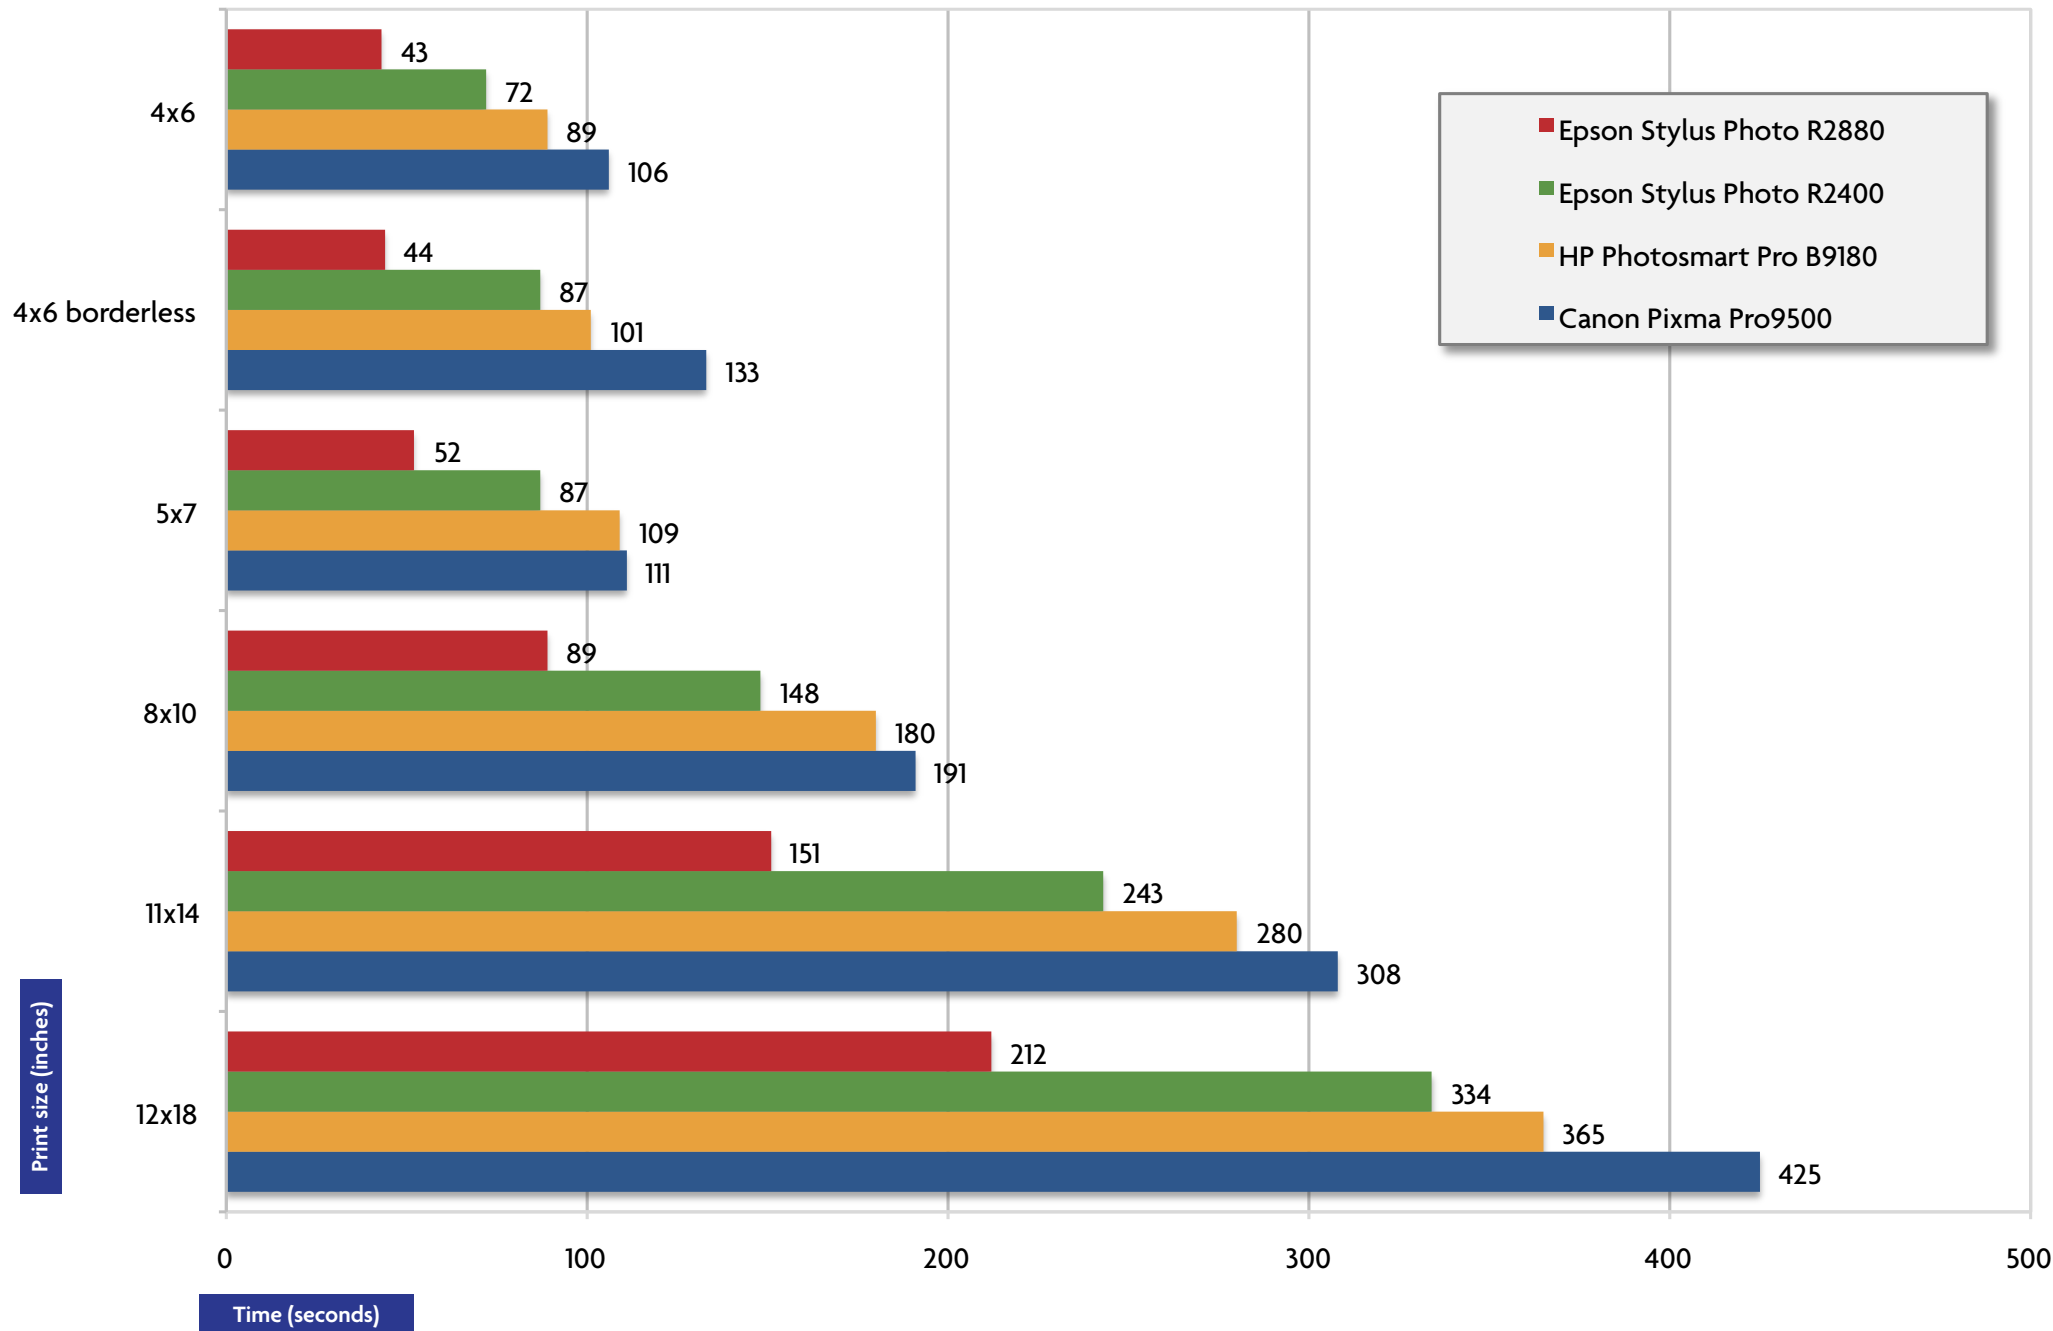

Photo printer speed tests: Default photo quality

Printerville speed tests using test documents printed from Adobe Photoshop CS3 at the selected printer's default print quality setting. Each test measures the time taken to print, from the moment the printer grabs the sheet until the sheet is ejected from the device. All tests are performed five times and the results averaged.

Tests run on a Mac Pro with 4GB of RAM, Mac OS X 10.5. Copyright ©2008 Printerville.net. All rights reserved.